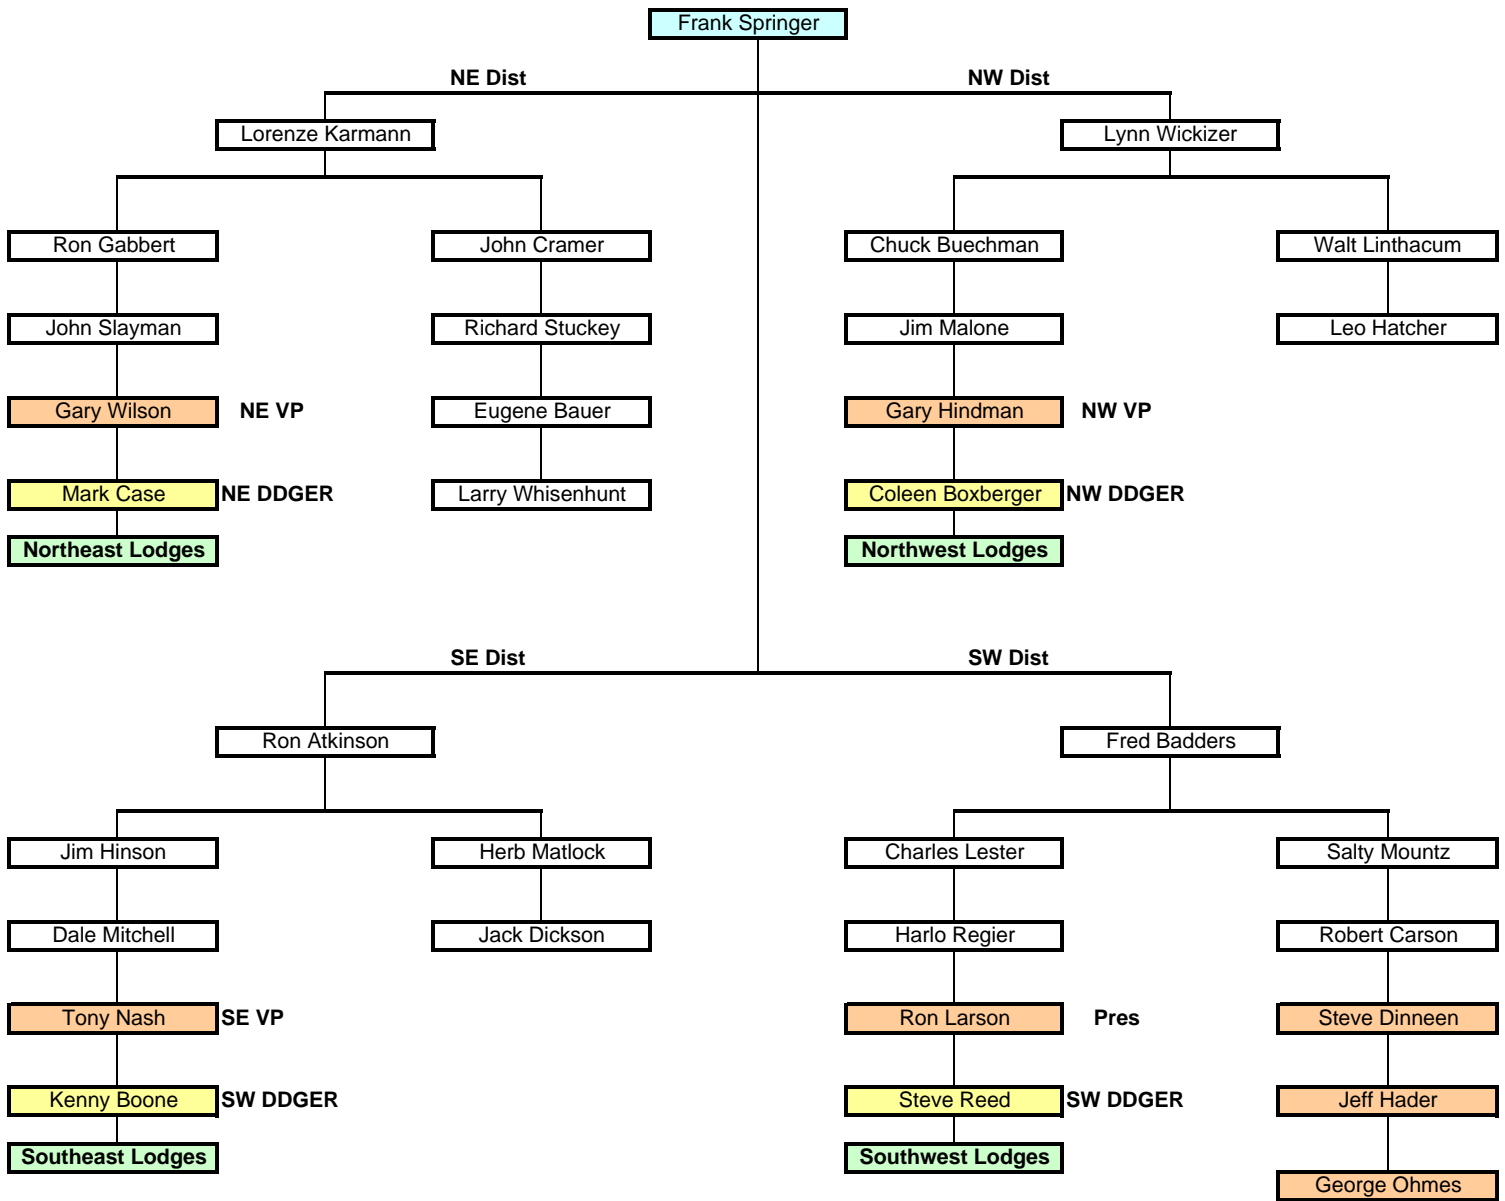

Kansas Elks Association Advisory Committee Calling Tree 2006-07 (Tree also includes State Officers and District Deputies)

Everyone on the tree is responsible for contacting the person(s) below them. If only a recorder can be reached, Please contact the next name below so there will be no gaps in the tree. District Deputies are responsible for contacting Lodges in their Districts. It is left to their discretion whether to contact the Exalted Ruler or Lodge Secretary.