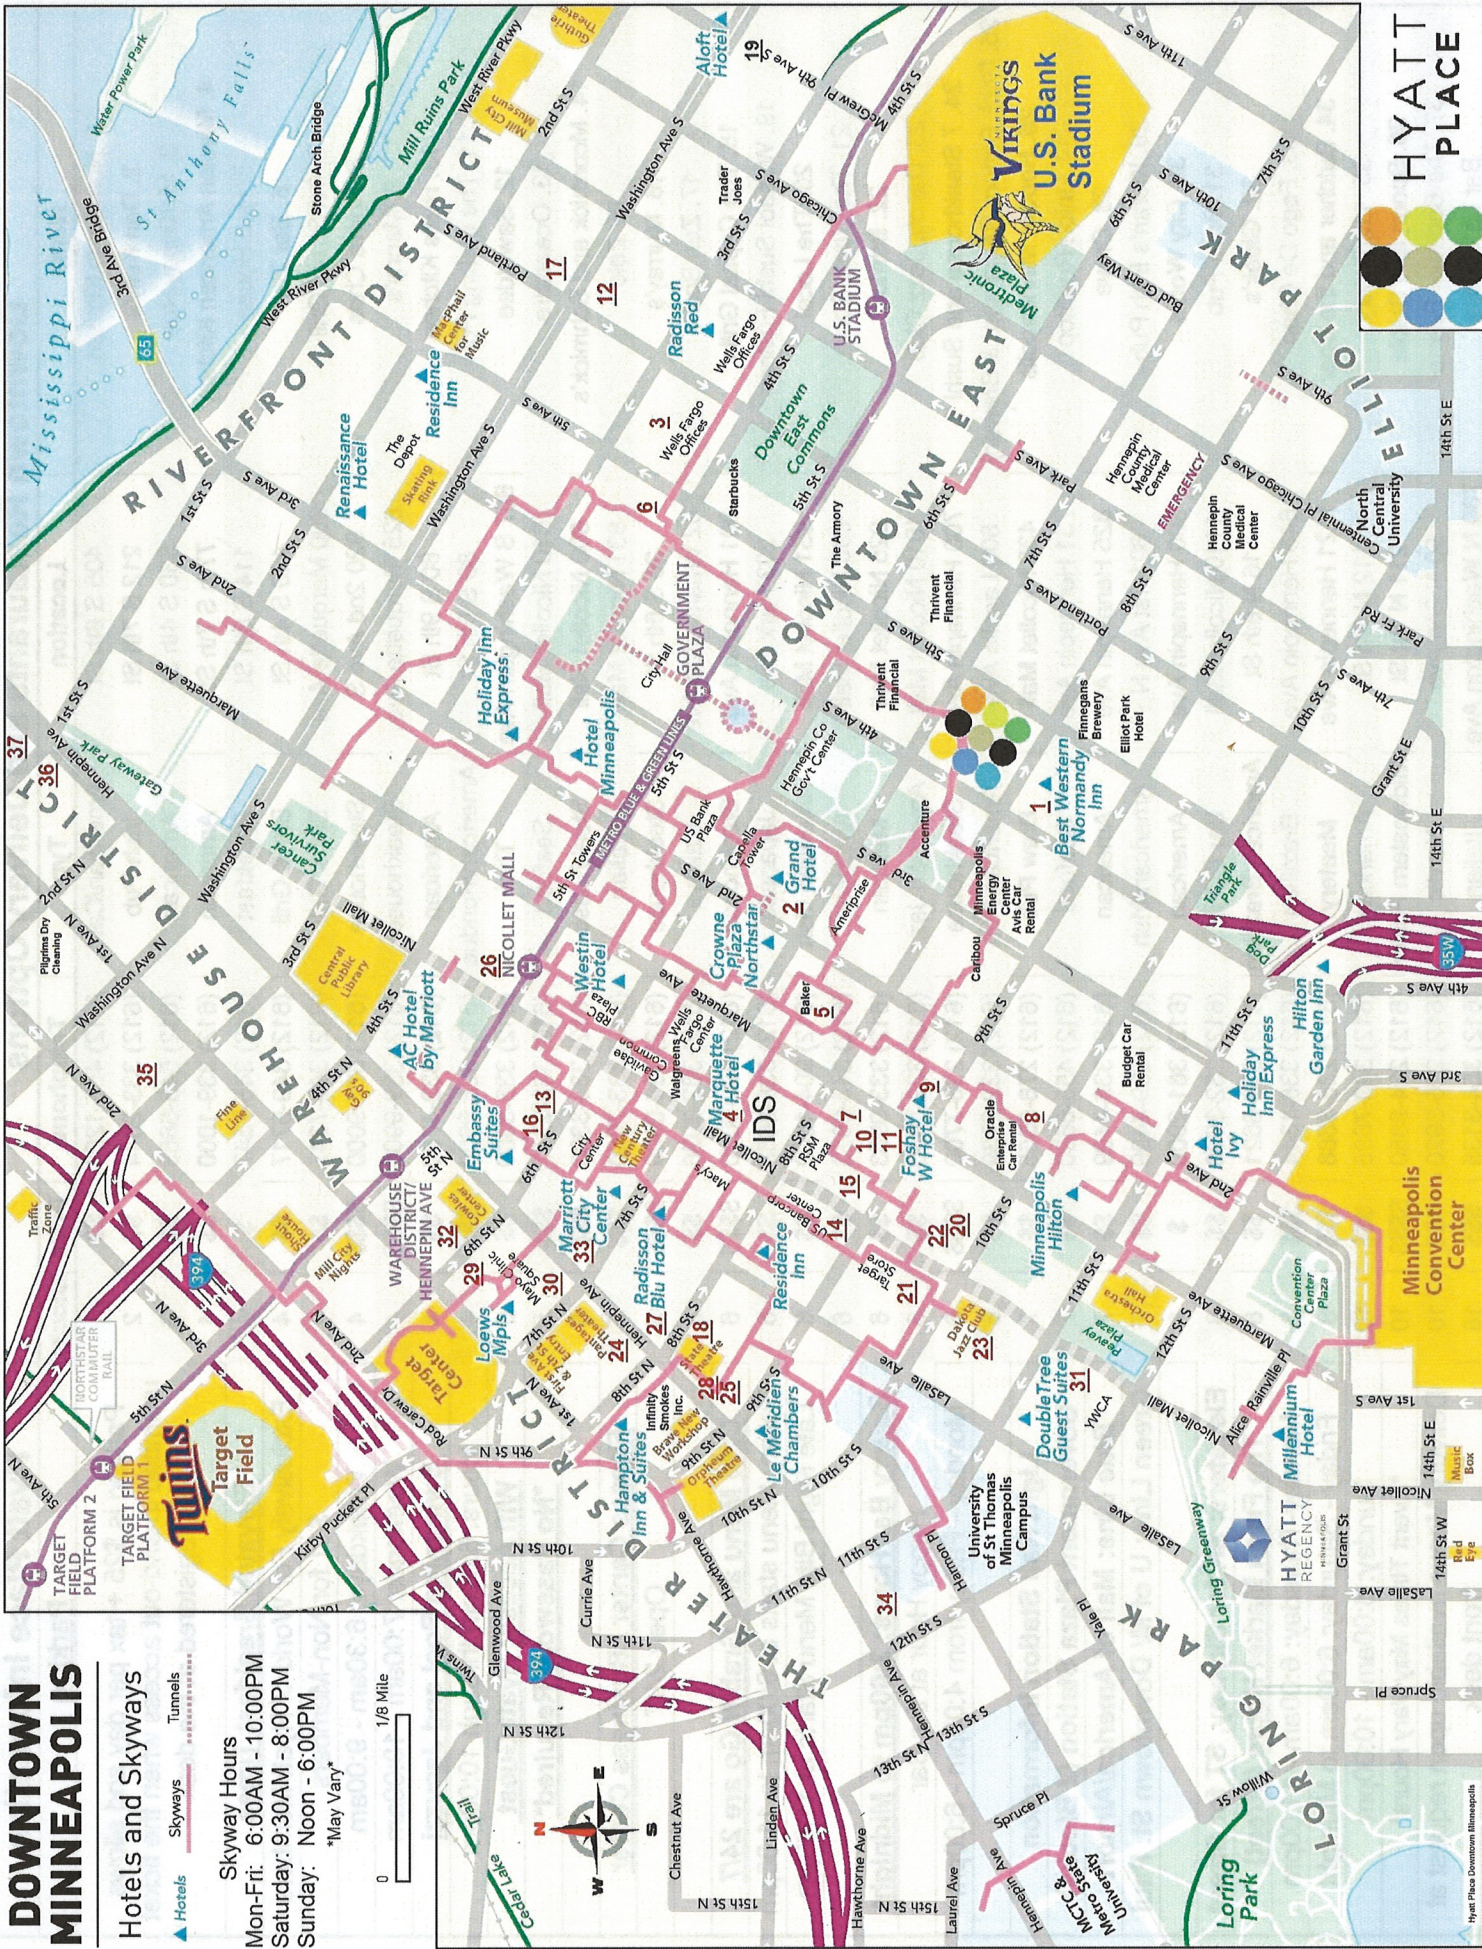

# DOWNTOWN MINNEAPOLIS

## Hotels and Skyways

Hotels Skyways Tunnels

**Skyway Hours**  
 Mon-Fri: 6:00AM - 10:00PM  
 Saturday: 9:30AM - 8:00PM  
 Sunday: Noon - 6:00PM  
 \*May Vary\*

Hyatt Place Downtown Minneapolis